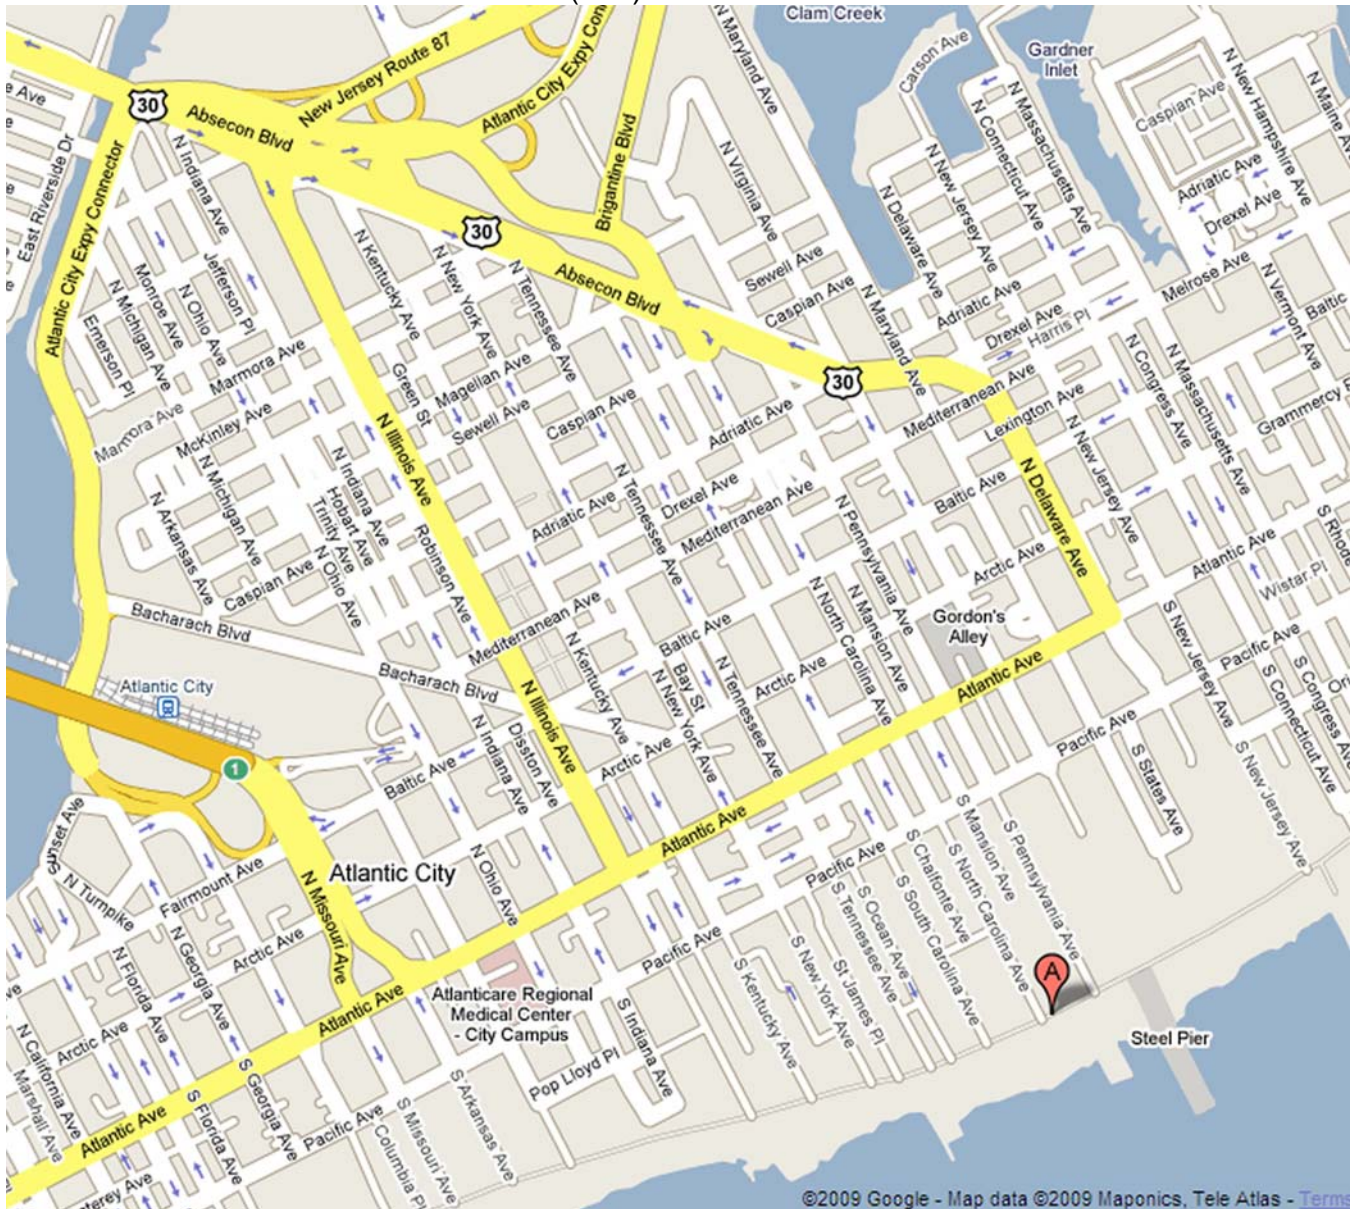

## Directions to RESORTS ATLANTIC CITY CASINO

1133 Boardwalk, Atlantic City, NJ

(609) 344-6000

**From Philadelphia**, take the Atlantic City Expressway east, or take the A.C. Connector to Exit E and follow the signs to Uptown.

**From New York**, take the New Jersey Turnpike to the Garden State Parkway south, then take the Atlantic City Expressway, turn left on Pacific Avenue and turn right on North Carolina Avenue, or take the A.C. Connector to Exit E and follow the signs to Uptown.

Valet parking is available 24 hours a day at the North Carolina Avenue entrance.

Self parking is available in our enclosed garage on North Carolina Avenue.